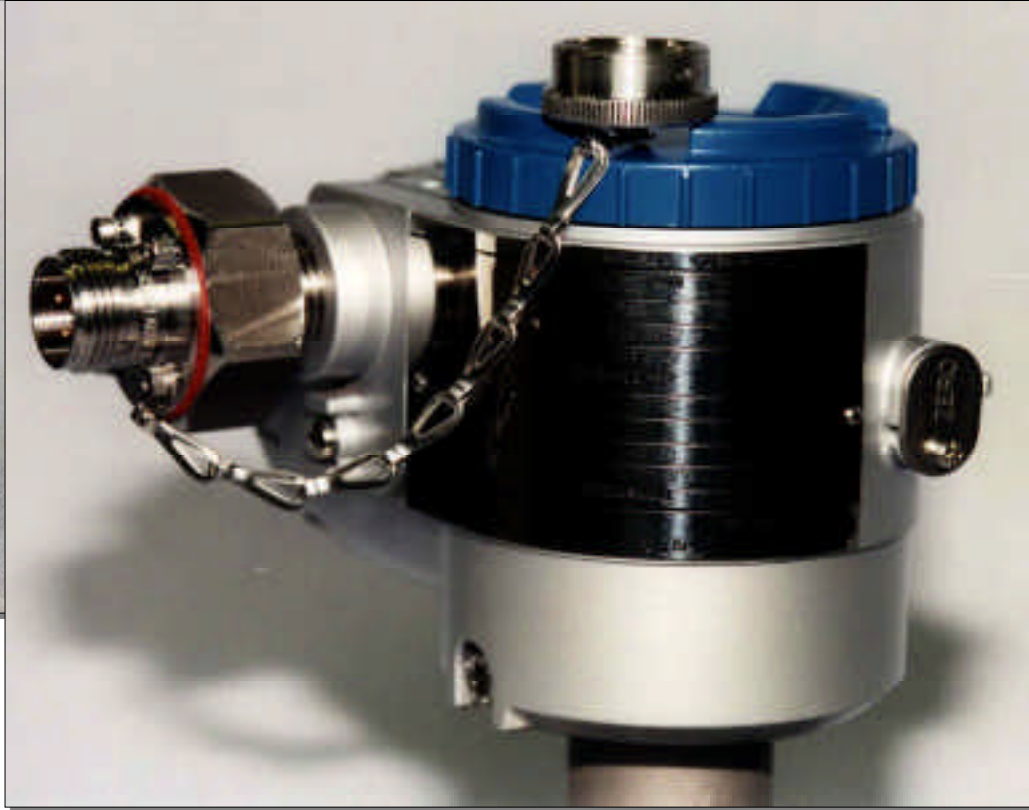

WATER & WASTE

OTHERS

**PRESSURE
TRANSMITTERS
FCX-A/C SERIES
SPECIFIC
APPLICATIONS**

ENERGY INDUSTRY

**Application 1 : FCX-A P transmitter with
specific electrical plug in
connector**

FCX-All P transmitter with specific electrical plug-in connector

APPLICATION :

Differential pressure transmitter for Nuclear Power plant application.

Customer : EDF (National French Electricity company)

SPECIFICATIONS :

- Specific electrical “Souriau/Framatome” plug-in connector according to EDF customer request.
- Wiring between the transmitter's standard terminal block and the connector.