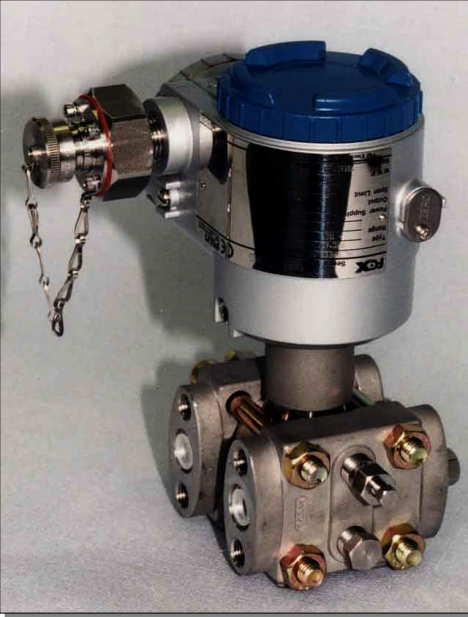

WATER & WASTE

OTHERS

**PRESSURE
TRANSMITTERS
FCX-A/C SERIES
SPECIFIC
APPLICATIONS**

ENERGY INDUSTRY

**Application 1 : FCX-A P transmitter with
specific electrical plug in
connector**

FCX-All P transmitter with specific electrical plug-in connector

APPLICATION :

Differential pressure transmitter for Nuclear Power plant application.

Customer : EDF (National French Electricity company)

SPECIFICATIONS :

- Specific electrical “Souriau/Framatome” plug-in connector according to EDF customer request.
- Wiring between the transmitter's standard terminal block and the connector.